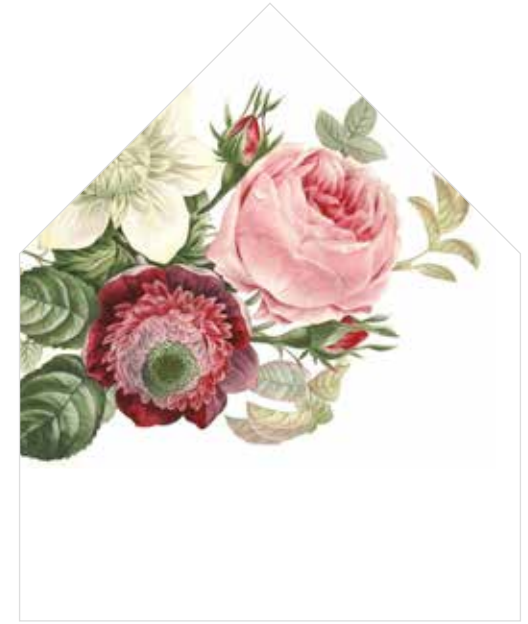

PRINTED ENVELOPE LINERS

www.printforlove.co.uk

PATTERN (see the following pages)

MONOGRAM OR VENUE ILLUSTRATION

TUSCAN SCENE

VINTAGE ROSE

vintage BLUE MARBLED

vintage MARBLED

vintage GREEN MARBLED

PALM TREE

13

14

15

16

17

18